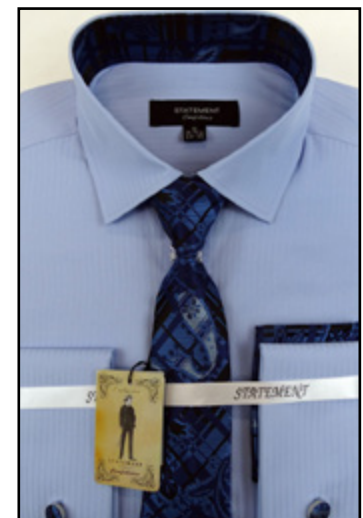

FALL - WINTER 2019

SHIRT, TIE & HANKIE SETS

TIE & HANKIE COMBOS

STATEMENT

Confidence

100% Cotton Shirt | French Cuff | Matching Cufflink with Tie & Handkie.
Wear as a dress shirt with tie & hankie or casually without them.

100% Cotton Shirt | French Cuff | Matching Cufflink with Tie & Handkie.
Wear as a dress shirt with tie & hankie or casually without them.

SH2000_WHITE

SH300_WHITE

SH3001_BLACK

SH3001_LAVENDAR

SH3001_SKY BLUE

SH3001_TAN

100% Cotton Shirt | French Cuff | Matching Cufflink with Tie & Handkie.
Wear as a dress shirt with tie & hankie or casually without them..

100% Cotton Shirt | French Cuff | Matching Cufflink with Tie & Handkie.
Wear as a dress shirt with tie & hankie or casually without them.

SH3001_WHITE BLACK

SH3001_WHITE BLUE

SH3001_WHITE COPPER

SH3001_WHITE PINK

SH3001_WHITE RED

100% Cotton Shirt | French Cuff | Matching Cufflink with Tie & Handkie.
Wear as a dress shirt with tie & hankie or casually without them.