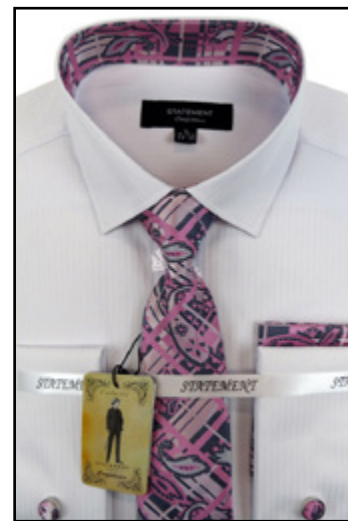

100% Cotton Shirt | French Cuff | Matching Cufflink with Tie & Handkie.
Wear as a dress shirt with tie & hankie or casually without them.

SH2000_WHITE

SH300_WHITE

SH3001_BLACK

SH3001_LAVENDAR

SH3001_SKY BLUE

SH3001_TAN

100% Cotton Shirt | French Cuff | Matching Cufflink with Tie & Handkie.
Wear as a dress shirt with tie & hankie or casually without them..

100% Cotton Shirt | French Cuff | Matching Cufflink with Tie & Handkie.
Wear as a dress shirt with tie & hankie or casually without them.

SH3001_WHITE BLACK

SH3001_WHITE BLUE

SH3001_WHITE COPPER

SH3001_WHITE PINK

SH3001_WHITE RED

100% Cotton Shirt | French Cuff | Matching Cufflink with Tie & Handkie.
Wear as a dress shirt with tie & hankie or casually without them.

100% Cotton Shirt | French Cuff | Matching Cufflink with Tie & Handkie.
Wear as a dress shirt with tie & hankie or casually without them.

SH3002_GREY

SH3002_SKY BLUE

SH3002_WHITE BLACK

SH3002_WHITE BLACK

SH3002_RED