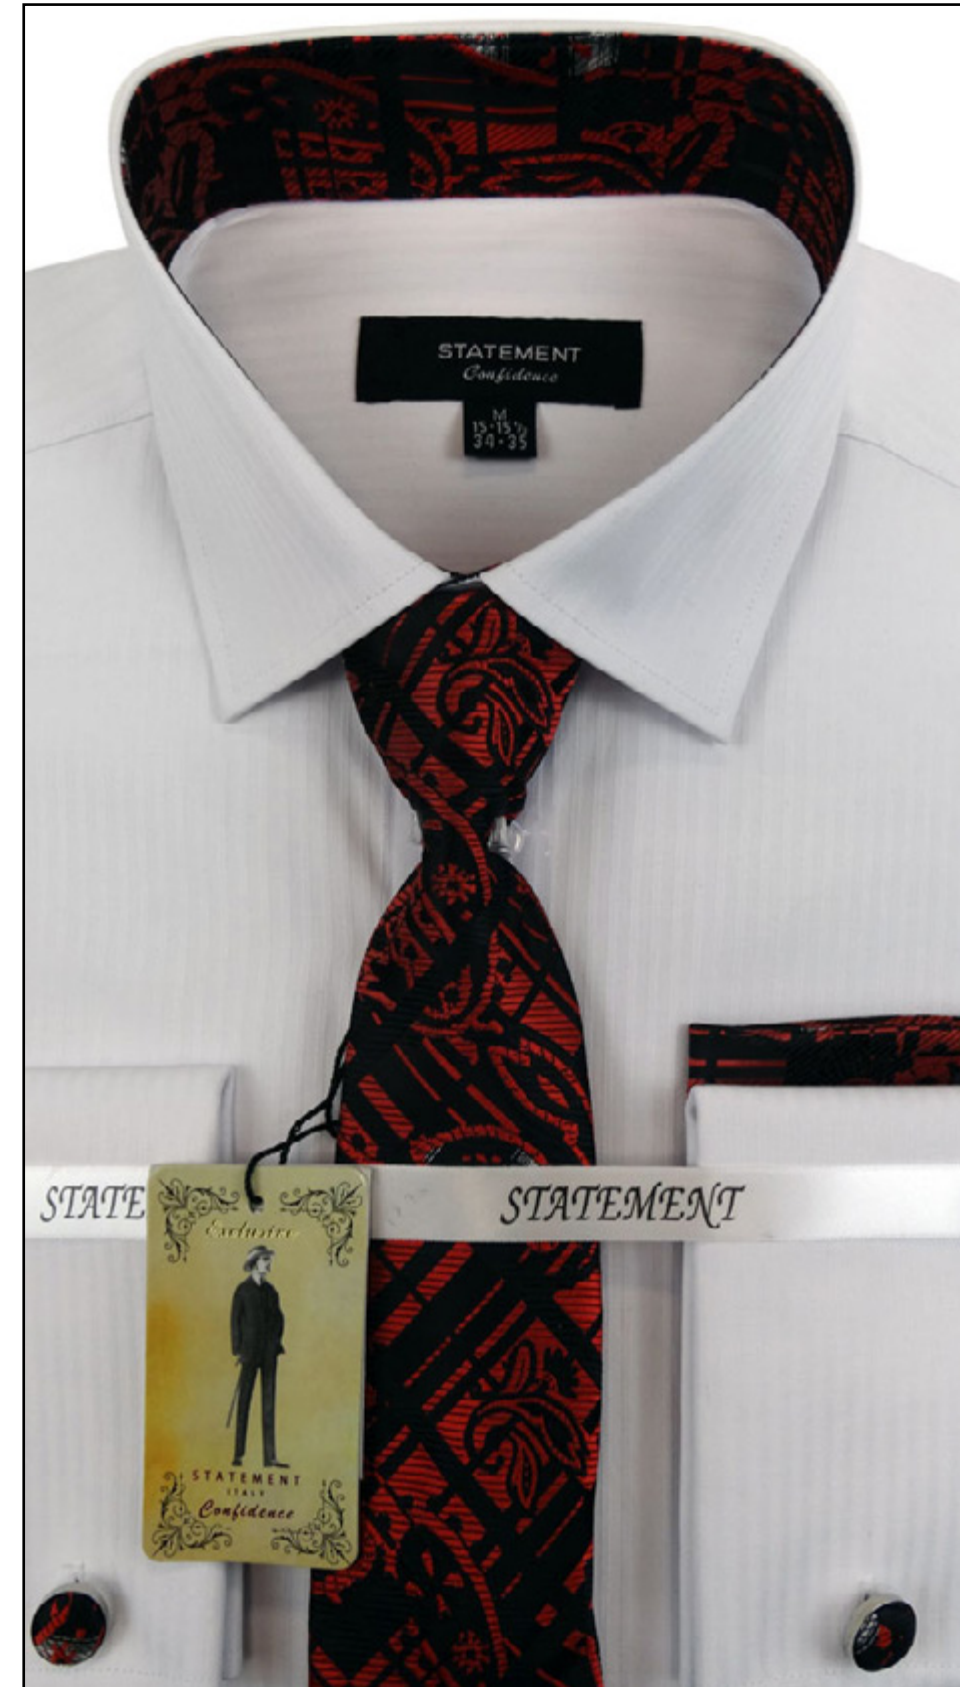

SH3001_TAN

100% Cotton Shirt | French Cuff | Matching Cufflink with Tie & Handkie.
Wear as a dress shirt with tie & hankie or casually without them..

100% Cotton Shirt | French Cuff | Matching Cufflink with Tie & Handkie.
Wear as a dress shirt with tie & hankie or casually without them.

SH3001_WHITE BLACK

SH3001_WHITE BLUE

SH3001_WHITE COPPER

SH3001_WHITE PINK

SH3001_WHITE RED

100% Cotton Shirt | French Cuff | Matching Cufflink with Tie & Handkie.
Wear as a dress shirt with tie & hankie or casually without them.

100% Cotton Shirt | French Cuff | Matching Cufflink with Tie & Handkie.
Wear as a dress shirt with tie & hankie or casually without them.

SH3002_GREY

SH3002_SKY BLUE

SH3002_WHITE BLACK

SH3002_WHITE BLACK

SH3002_RED